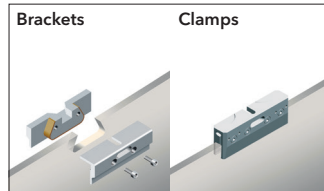

ECLISSE ANTI SLAM - HD - ADA Compliant Soft Closer

ECLISSE Anti Slam- Heavy Duty is a soft closer fully integrated inside the track and invisible from the outside. The Anti Slam HD is a mechanism equipped with an oil piston which slows down the door and in both the closing and opening phase (need qty x2 for both functions).

Meets ADA requirements (less than 5lbs of force to operate)

ECLISSE PUSH&PULL

The Push&Pull is an accessory that with light pressure, allows the door panel to be pulled out from the pocket to facilitate the door grip, thus easing its closure.