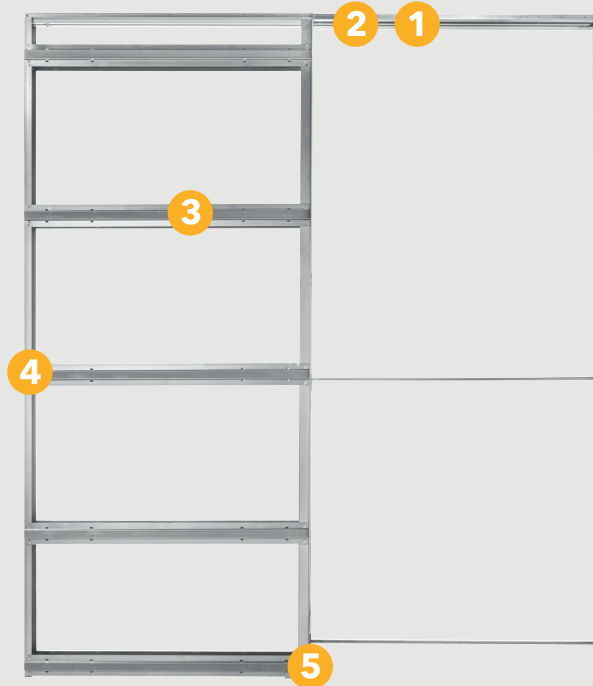

ECLISSE UNILATERAL
Two doors in the same pocket opening up in opposite directions

ECLISSE ACOUSTIC
Soundproof sliding pocket door system for single door tested to 38 decibels

ECLISSE CLASSIC COLLECTION

SINGLE - DOUBLE 2x4

Standard sizes available in stock

ITEM	DW	DH
Kits 2x4	24"±48"	80" / 84" / 90" / 96" / 108" / 120"

Dimensions are given in in

Extractable running track
The whole running track mechanism can be removed without breaking into the wall.