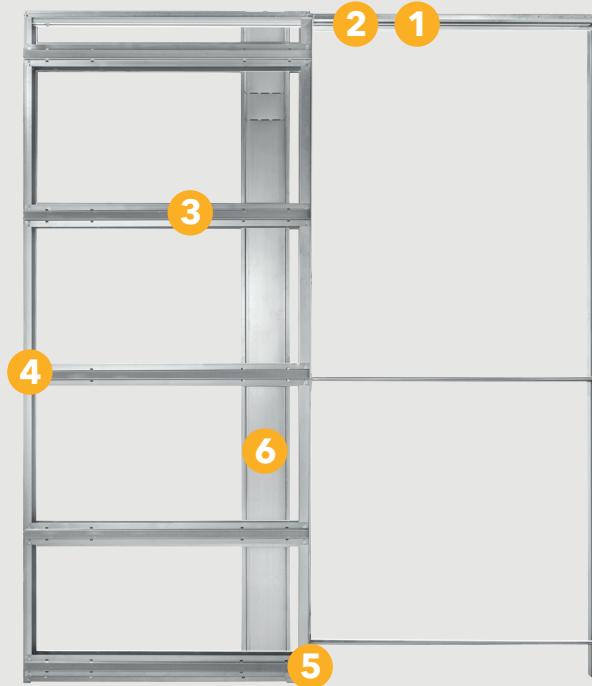

Standard sizes available in stock

ITEM	DW	DH
Kits 2x4	24"±48"	80" / 84" / 90" / 96" / 108" / 120"

Dimensions are given in in

Extractable running track
The whole running track mechanism can be removed without breaking into the wall.

Maintenance free track and runners
Four sealed, chrome steel ball bearings in an enclosed track so they cannot derail; 220 lbs max door weight, 330 lbs on request.

Pre-drilled horizontal bars - Patented 11,499,309
Quicker application of the drywall. In the ongoing effort to ease the construction work for the installer, ECLISSE introduced a perforated weave obtained by pre-drilling the horizontal reinforced bars. The new micro drillholes allows the screw to enter more easily into the metal sheet, speeding up the installer's work in the application of the drywall.

ECLISSE CLASSIC COLLECTION

SINGLE - DOUBLE 2x6

The first pocket door system which allows you not only to arrive up to 72". The add-on Luce Kit for 2x6 wall frame kits allows you to install wiring in the same wall where the frame is placed for shallow boxes for thermostats, outlets, etc. You can have up to 2 Luce Kits per Single frame kit and 4 on Doubles (1 on each side of the frame). With the metal Wiring Channel, you will be able to make full use of the wall of your pocket door, opening up a whole host of options for interior lighting plans and other functional or aesthetic design ideas.

Standard sizes available in stock

ITEM	DW	DH
Kits 2x6	24" ÷ 48" / 60" / 66" / 72"	80" / 84" / 96" / 108" / 120"

Dimensions are given in in

Easy assembly

The frame has been purposely designed to be assembled very quickly and simply with just a screwdriver.