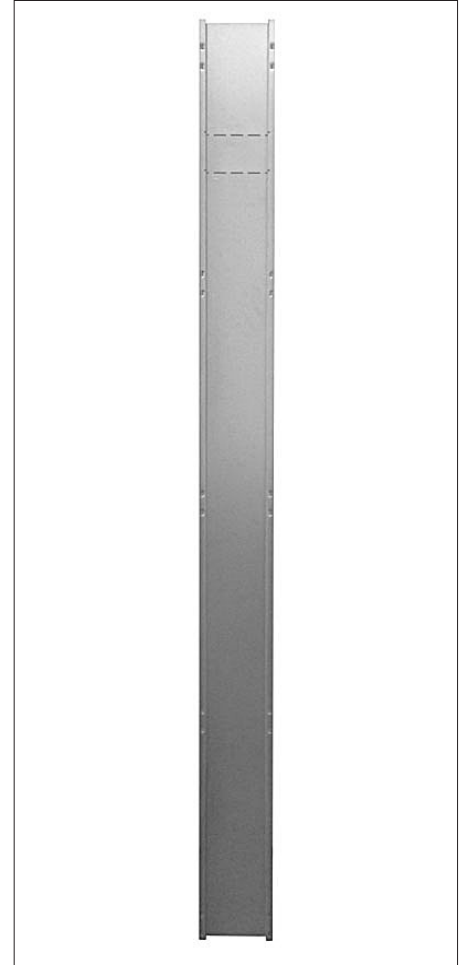

JAMB KITS

The jamb kit attaches to the pocket door framework that cover the edges of the door when it is closed so you cannot see the top of the door or into the pocket. This comes complete with gasketing and dust brushes and is available in Primed and Stain Grade. Available for all Classic Collection Systems.