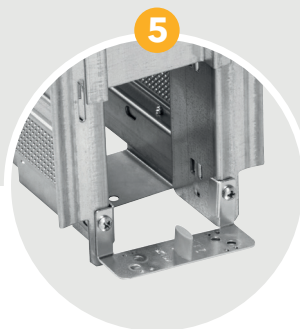

Standard sizes available in stock

ITEM	DW	DH
Kits 2x6	24" ÷ 48" / 60" / 66" / 72"	80" / 84" / 96" / 108" / 120"

Dimensions are given in in

Easy assembly

The frame has been purposely designed to be assembled very quickly and simply with just a screwdriver.

The kit packaging makes transportation quicker and easier to spread on a jobsite

Door guide

Quick and easy to fit to the frame with no holes to drill into finished flooring, this guide cleverly guarantees a perfectly centered position.