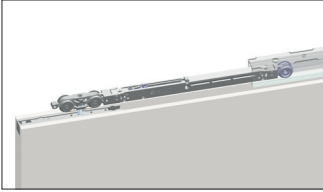

Wiring Channel

It is not included with the frame kit and sold separately - only compatible with 2x6 wall frame kits.

ECLISSE CLASSIC COLLECTION

ACCESSORIES

Innovating means developing more targeted solutions and giving customers exactly what it takes to make daily life more comfortable. ECLISSE has designed and patented a series of automations and various accessories that make each pocket door system unique.