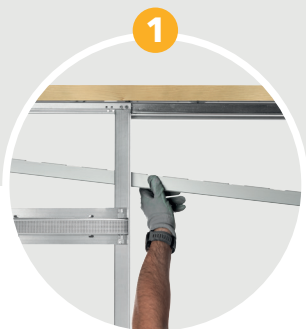

ECLISSE CLASSIC COLLECTION

SINGLE - DOUBLE 2x4

ECLISSE has found a way to re-invent the pocket door and checked off every box when it comes to eliminating all of the problems associated with pocket doors. We offer a complete pocket door system - galvanized steel frame kit with patented removable track so you never have to break drywall again making potential future maintenance a far less costly and a much quicker task.

ITEM	DW	DH
Kits 2x4	24"±48"	80" / 84" / 90" / 96" / 108" / 120"

Dimensions are given in in

Extractable running track
The whole running track mechanism can be removed without breaking into the wall.

Maintenance free track and runners
Four sealed, chrome steel ball bearings in an enclosed track so they cannot derail; 220 lbs max door weight, 330 lbs on request.

Pre-drilled horizontal bars - Patented 11,499,309
Quicker application of the drywall. In the ongoing effort to ease the construction work for the installer, ECLISSE introduced a perforated weave obtained by pre-drilling the horizontal reinforced bars. The new micro drillholes allows the screw to enter more easily into the metal sheet, speeding up the installer's work in the application of the drywall.