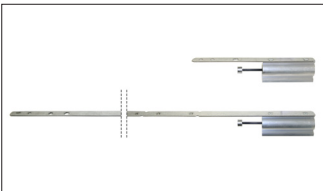

ECLISSE ANTI SLAM - HD - ADA Compliant Soft Closer

ECLISSE Anti Slam- Heavy Duty is a soft closer fully integrated inside the track and invisible from the outside. The Anti Slam HD is a mechanism equipped with an oil piston which slows down the door and in both the closing and opening phase (need qty x2 for both functions).

Meets ADA requirements (less than 5lbs of force to operate)