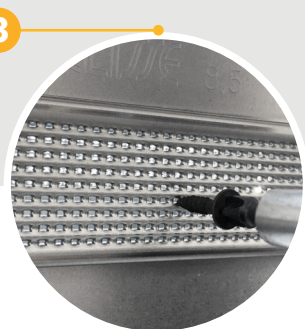

Standard sizes available in stock

ITEM	DW	DH
Kits 2x4	24"±48"	80" / 84" / 90" / 96" / 108" / 120"

Dimensions are given in in

Extractable running track
The whole running track mechanism can be removed without breaking into the wall.

Maintenance free track and runners
Four sealed, chrome steel ball bearings in an enclosed track so they cannot derail; 220 lbs max door weight, 330 lbs on request.

Pre-drilled horizontal bars - Patented 11,499,309
Quicker application of the drywall. In the ongoing effort to ease the construction work for the installer, ECLISSE introduced a perforated weave obtained by pre-drilling the horizontal reinforced bars. The new micro drillholes allows the screw to enter more easily into the metal sheet, speeding up the installer's work in the application of the drywall.