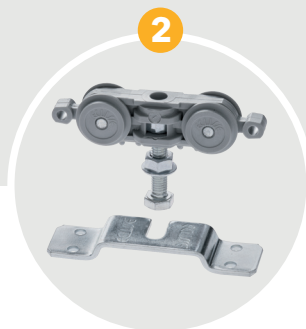

ECLISSE has found a way to re-invent the pocket door and checked off every box when it comes to eliminating all of the problems associated with pocket doors. We offer a complete pocket door system - galvanized steel frame kit with patented removable track so you never have to break drywall again making potential future maintenance a far less costly and a much quicker task.

Standard sizes available in stock

ITEM	DW	DH
Kits 2x4	24"±48"	80" / 84" / 90" / 96" / 108" / 120"

Dimensions are given in in

Extractable running track
The whole running track mechanism can be removed without breaking into the wall.

Maintenance free track and runners
Four sealed, chrome steel ball bearings in an enclosed track so they cannot derail; 220 lbs max door weight, 330 lbs on request.

Pre-drilled horizontal bars - Patented 11,499,309
Quicker application of the drywall. In the ongoing effort to ease the construction work for the installer, ECLISSE introduced a perforated weave obtained by pre-drilling the horizontal reinforced bars. The new micro drillholes allows the screw to enter more easily into the metal sheet, speeding up the installer's work in the application of the drywall.