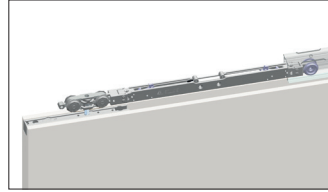

ECLISSE BIAS® DS

Bidirectional soft close with anti-slam technology for single and double doors. This bidirectional soft closer is fully integrated inside the track and invisible from the outside, gently slows down the door in both the opening and closing phase providing a smooth quiet motion in both directions.