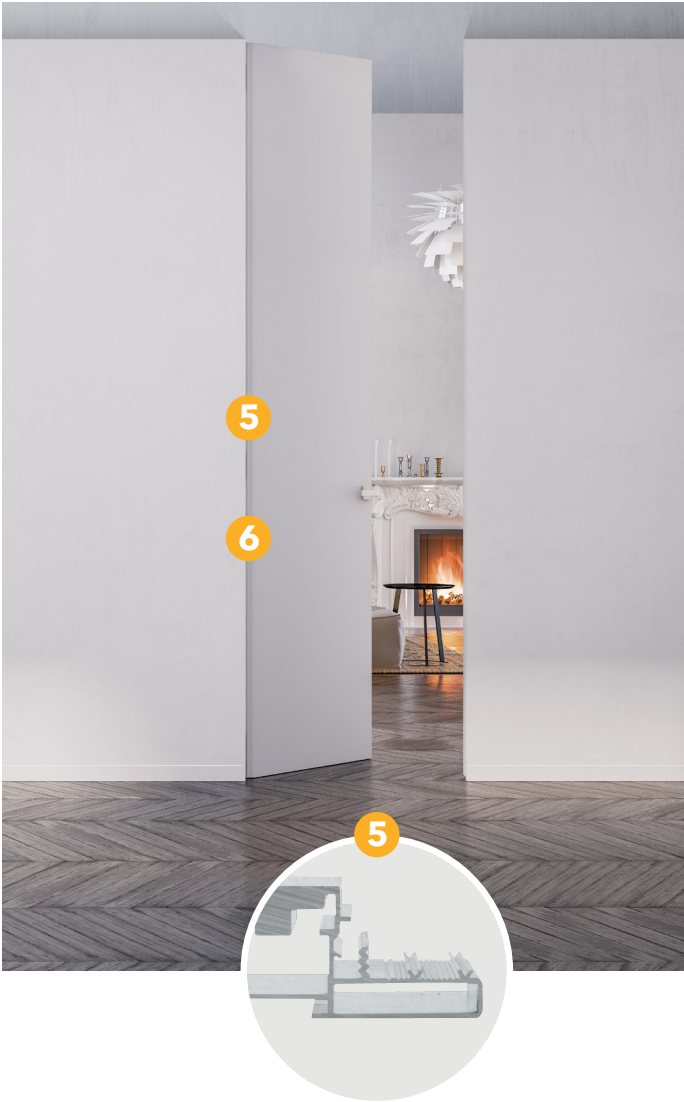

ECLISSE SYNTESIS COLLECTION

SWING SINGLE - DOUBLE

ECLISSE SYNTESIS SWING has the possibility to install the door flush with the ceiling thanks to the option with no header.
This solution is available on special order.

ECLISSE SYNTESIS SWING is available in double door version