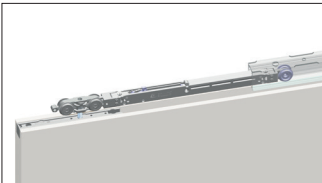

ECLISSE SYNTESIS COLLECTION

ACCESSORIES

Innovating means developing more targeted solutions and giving customers exactly what it takes to make daily life more comfortable. ECLISSE has designed a series of automations and various accessories that make each pocket door system unique.

SYNTESIS **SLIDE**

ECLISSE BIAS

Soft closer - One Direction for single and double doors. It is fully integrated inside the track and invisible from the outside.