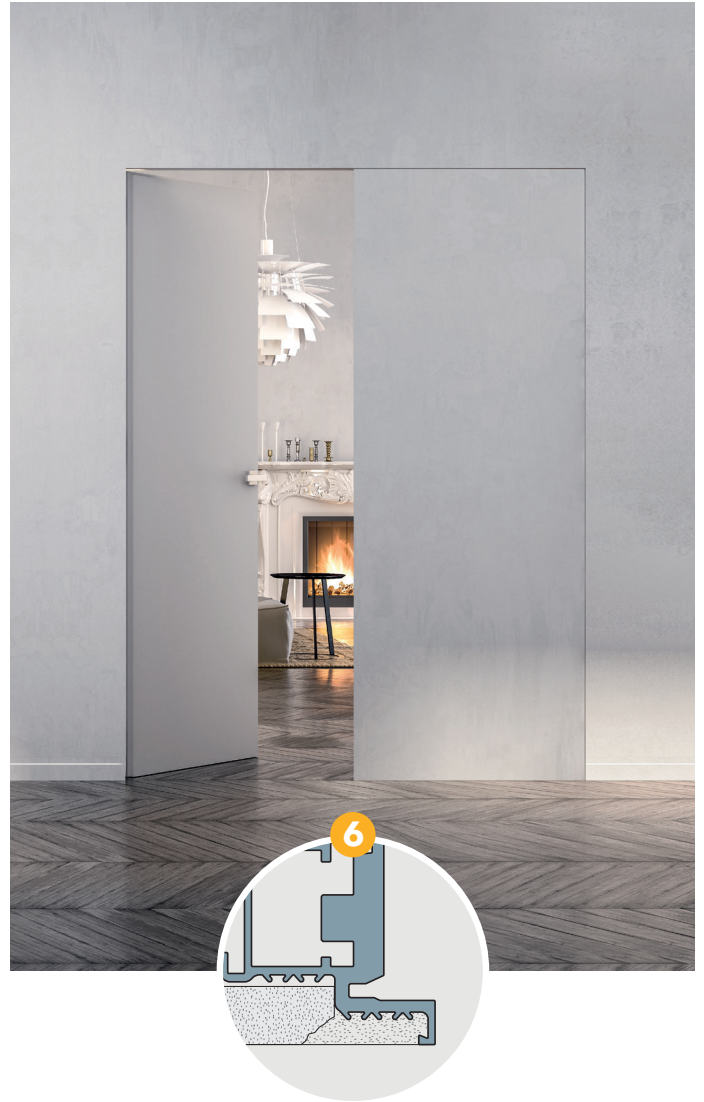

Standard sizes available in stock

ITEM	DW	DH
SWING SINGLE	24"±36"	80" / 84" / 90" / 96" / 108" / 120"

Dimensions are given in in

ECLISSE SYNTESIS COLLECTION

SWING SINGLE - DOUBLE

ECLISSE SYNTESIS SWING has the possibility to install the door flush with the ceiling thanks to the option with no header.
This solution is available on special order.

ECLISSE SYNTESIS SWING is available in double door version

Very strong frame

The frame profile weighs about 1.35 lbs/ft.

NO drywall cracking!

The frame is designed to avoid drywall from cracking around the door.

With header

Without header

With header only

ECLISSE SYNTESIS COLLECTION

SLIDE SINGLE - DOUBLE 2x4 & 2x6

ECLISSE Syntesis Slide is the counterframe for pocket doors without jambs able to disappear completely in the wall. The absence of jambs facilitates the integration of the sliding surface, merging technology and design in the name of modernity. It is perfect for minimalist environments to give you a clean look.