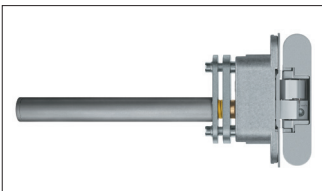

SYNTESIS **SWING**

SELF-CLOSING DOOR HINGE

This hinge is a soft-closing mechanism that gently closes flush-to-the-wall wooden hinged doors. Max weight capacity 100 lbs. with 3 hinges.