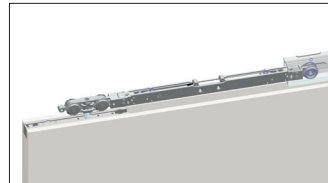

ECLISSE BIAS DS

Soft closer - Both Direction for single and double doors. It is fully integrated inside the track and invisible from the outside.