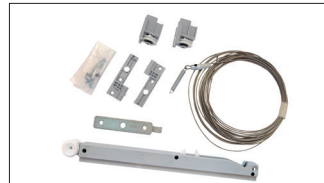

DOUBLE DOOR CO-ORDINATION WITH BIAS

This device allows you to open and close the two doors simultaneously by moving only one panel.