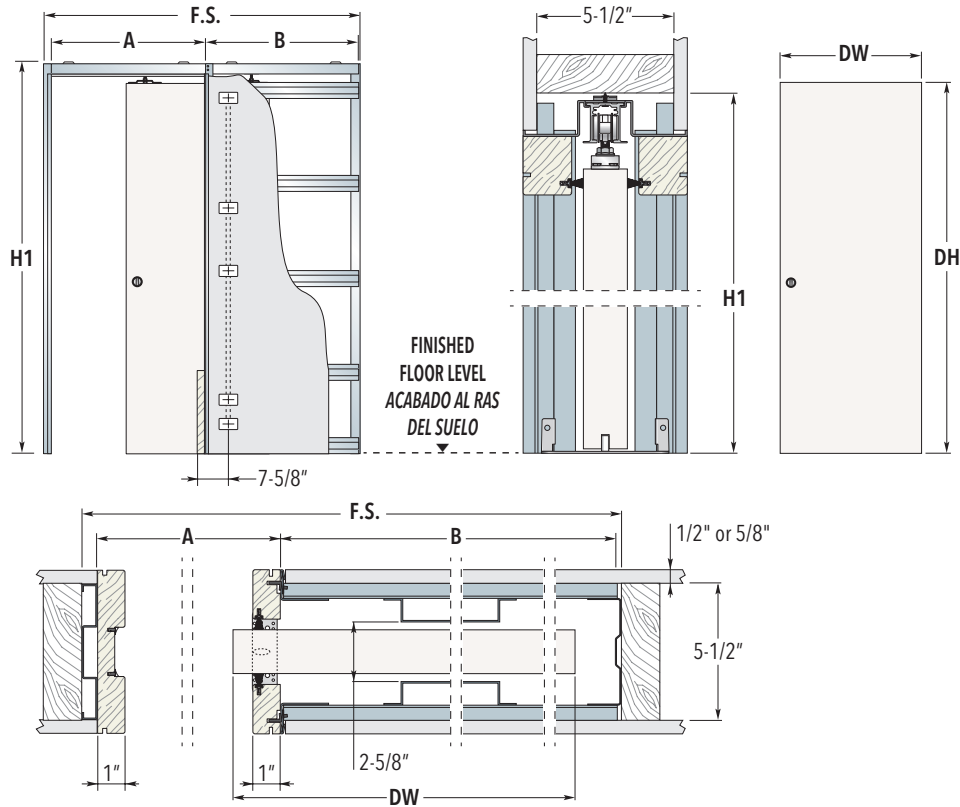

## DIMENSIONS

H1 Height is determined from Intended Finished Floor Level NOT the subfloor level.  
R.O. = F.S.+1/2" for width and H1+1/4" for height

DOOR PANEL		SYSTEMS FOR SINGLE DOOR					
DW	DH	F.S. x H1 (FRAME SIZE)	Overall Dimensions		R.O. x R.O. (ROUGH OPENING)	A	B
24"	80" / 84" / 90" / 96" / 108" / 120"	50" x 83" / 87" / 93" / 99" / 111" / 123"	50-1/2" x 83-1/4" / 87-1/4" / 93-1/4" / 99-1/4" / 111-1/4" / 123-1/4"		24-3/4"	24-3/8"	
26"	80" / 84" / 90" / 96" / 108" / 120"	54" x 83" / 87" / 93" / 99" / 111" / 123"	54-1/2" x 83-1/4" / 87-1/4" / 93-1/4" / 99-1/4" / 111-1/4" / 123-1/4"		26-3/4"	26-3/8"	
28"	80" / 84" / 90" / 96" / 108" / 120"	58" x 83" / 87" / 93" / 99" / 111" / 123"	58-1/2" x 83-1/4" / 87-1/4" / 93-1/4" / 99-1/4" / 111-1/4" / 123-1/4"		28-3/4"	28-3/8"	
30"	80" / 84" / 90" / 96" / 108" / 120"	62" x 83" / 87" / 93" / 99" / 111" / 123"	62-1/2" x 83-1/4" / 87-1/4" / 93-1/4" / 99-1/4" / 111-1/4" / 123-1/4"		30-3/4"	30-3/8"	
32"	80" / 84" / 90" / 96" / 108" / 120"	66" x 83" / 87" / 93" / 99" / 111" / 123"	66-1/2" x 83-1/4" / 87-1/4" / 93-1/4" / 99-1/4" / 111-1/4" / 123-1/4"		32-7/8"	32-1/4"	
34"	80" / 84" / 90" / 96" / 108" / 120"	70" x 83" / 87" / 93" / 99" / 111" / 123"	70-1/2" x 83-1/4" / 87-1/4" / 93-1/4" / 99-1/4" / 111-1/4" / 123-1/4"		34-7/8"	34-1/4"	
36"	80" / 84" / 90" / 96" / 108" / 120"	74" x 83" / 87" / 93" / 99" / 111" / 123"	74-1/2" x 83-1/4" / 87-1/4" / 93-1/4" / 99-1/4" / 111-1/4" / 123-1/4"		36-7/8"	36-1/4"	
42"	80" / 84" / 90" / 96" / 108" / 120"	85" x 83" / 87" / 93" / 99" / 111" / 123"	85-1/2" x 83-1/4" / 87-1/4" / 93-1/4" / 99-1/4" / 111-1/4" / 123-1/4"		42"	42-1/8"	
48"	80" / 84" / 90" / 96" / 108" / 120"	97" x 83" / 87" / 93" / 99" / 111" / 123"	97-1/2" x 83-1/4" / 87-1/4" / 93-1/4" / 99-1/4" / 111-1/4" / 123-1/4"		48"	48-1/8"	

Dimensions are given in in.