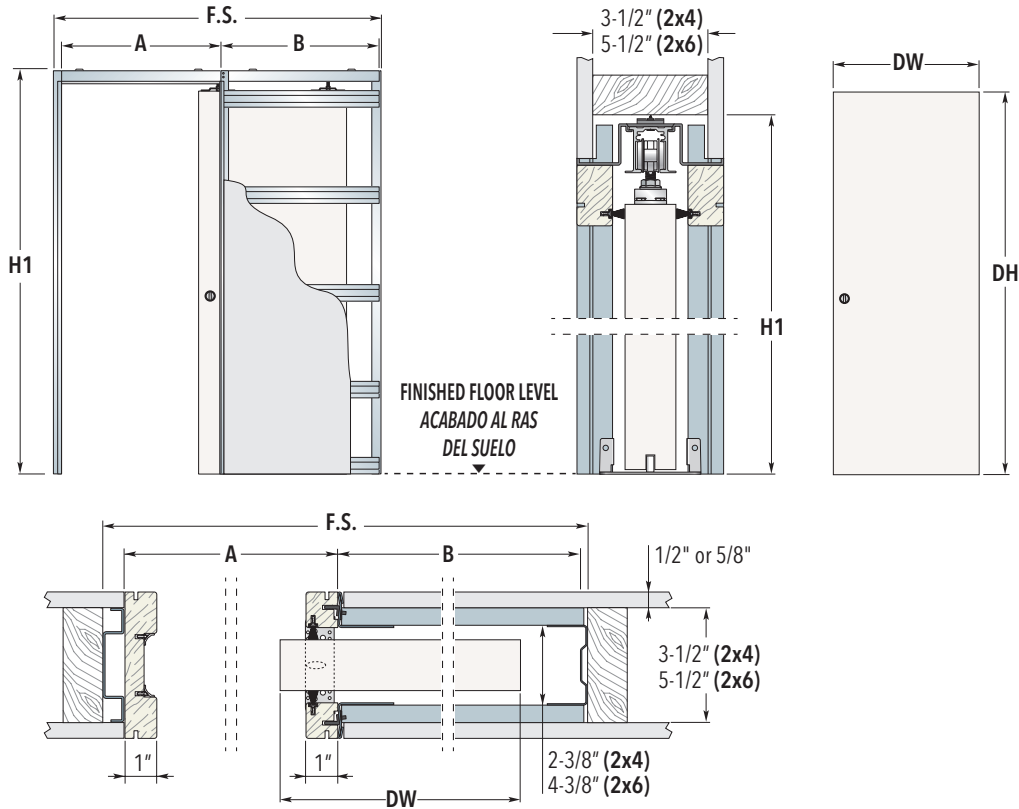

ECLISSE SINGLE 2x4-2x6

DIMENSIONS

H1 Height is determined from Intended Finished Floor Level NOT the subfloor level.
 R.O. = F.S.+1/2" for width and H1+1/4" for height

DOOR PANEL		SYSTEMS FOR SINGLE DOOR			
DW	DH	F.S. x H1 (FRAME SIZE)	Overall Dimensions		
			R.O. x R.O. (ROUGH OPENING)	A	B
24"	80" / 84" / 90" / 96" / 108" / 120"	50" x 83" / 87" / 93" / 99" / 111" / 123"	50-1/2" x 83-1/4" / 87-1/4" / 93-1/4" / 99-1/4" / 111-1/4" / 123-1/4"	24-3/4"	24-3/8"
26"	80" / 84" / 90" / 96" / 108" / 120"	54" x 83" / 87" / 93" / 99" / 111" / 123"	54-1/2" x 83-1/4" / 87-1/4" / 93-1/4" / 99-1/4" / 111-1/4" / 123-1/4"	26-3/4"	26-3/8"
28"	80" / 84" / 90" / 96" / 108" / 120"	58" x 83" / 87" / 93" / 99" / 111" / 123"	58-1/2" x 83-1/4" / 87-1/4" / 93-1/4" / 99-1/4" / 111-1/4" / 123-1/4"	28-3/4"	28-3/8"
30"	80" / 84" / 90" / 96" / 108" / 120"	62" x 83" / 87" / 93" / 99" / 111" / 123"	62-1/2" x 83-1/4" / 87-1/4" / 93-1/4" / 99-1/4" / 111-1/4" / 123-1/4"	30-3/4"	30-3/8"
32"	80" / 84" / 90" / 96" / 108" / 120"	66" x 83" / 87" / 93" / 99" / 111" / 123"	66-1/2" x 83-1/4" / 87-1/4" / 93-1/4" / 99-1/4" / 111-1/4" / 123-1/4"	32-7/8"	32-1/4"
34"	80" / 84" / 90" / 96" / 108" / 120"	70" x 83" / 87" / 93" / 99" / 111" / 123"	70-1/2" x 83-1/4" / 87-1/4" / 93-1/4" / 99-1/4" / 111-1/4" / 123-1/4"	34-7/8"	34-1/4"
36"	80" / 84" / 90" / 96" / 108" / 120"	74" x 83" / 87" / 93" / 99" / 111" / 123"	74-1/2" x 83-1/4" / 87-1/4" / 93-1/4" / 99-1/4" / 111-1/4" / 123-1/4"	36-7/8"	36-1/4"
42"	80" / 84" / 90" / 96" / 108" / 120"	85" x 83" / 87" / 93" / 99" / 111" / 123"	85-1/2" x 83-1/4" / 87-1/4" / 93-1/4" / 99-1/4" / 111-1/4" / 123-1/4"	42"	42-1/8"
48"	80" / 84" / 90" / 96" / 108" / 120"	97" x 83" / 87" / 93" / 99" / 111" / 123"	97-1/2" x 83-1/4" / 87-1/4" / 93-1/4" / 99-1/4" / 111-1/4" / 123-1/4"	48"	48-1/8"