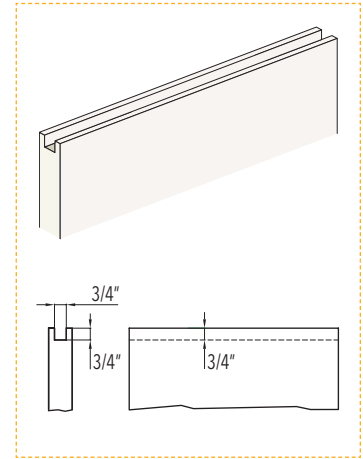

## DIMENSIONS

### Warning

The door panel for ECLISSE SYNTESIS® SLIDE must be routed along the upper and lower profiles, as shown in the drawings (routed not required on glass doors).

H1 Height is determined from Intended Finished Floor Level NOT the subfloor level.  
R.O. = F.S.+1/2" for width and H1+1/4" for height

DOOR PANEL		SYSTEMS FOR DOUBLE DOORS			
DW	DH	Overall Dimensions			
		F.S. x H1 (FRAME SIZE)	R.O. x R.O. (ROUGH OPENING)	A	B
24"	80" / 84" / 90" / 96" / 108" / 120"	104" x 82-3/4" / 86-3/4" / 92-3/4" / 98-3/4" / 110-3/4" / 122-3/4"	104-1/2" x 83" / 87" / 93" / 99" / 111" / 123"	46"	29"
26"	80" / 84" / 90" / 96" / 108" / 120"	116" x 82-3/4" / 86-3/4" / 92-3/4" / 98-3/4" / 110-3/4" / 122-3/4"	116-1/2" x 83" / 87" / 93" / 99" / 111" / 123"	50"	33"
28"	80" / 84" / 90" / 96" / 108" / 120"	120" x 82-3/4" / 86-3/4" / 92-3/4" / 98-3/4" / 110-3/4" / 122-3/4"	120-1/2" x 83" / 87" / 93" / 99" / 111" / 123"	54"	33"
30"	80" / 84" / 90" / 96" / 108" / 120"	132" x 82-3/4" / 86-3/4" / 92-3/4" / 98-3/4" / 110-3/4" / 122-3/4"	132-1/2" x 83" / 87" / 93" / 99" / 111" / 123"	58"	37"
32"	80" / 84" / 90" / 96" / 108" / 120"	136" x 82-3/4" / 86-3/4" / 92-3/4" / 98-3/4" / 110-3/4" / 122-3/4"	136-1/2" x 83" / 87" / 93" / 99" / 111" / 123"	62"	37"
34"	80" / 84" / 90" / 96" / 108" / 120"	148" x 82-3/4" / 86-3/4" / 92-3/4" / 98-3/4" / 110-3/4" / 122-3/4"	148-1/2" x 83" / 87" / 93" / 99" / 111" / 123"	66"	41"
36"	80" / 84" / 90" / 96" / 108" / 120"	152" x 82-3/4" / 86-3/4" / 92-3/4" / 98-3/4" / 110-3/4" / 122-3/4"	152-1/2" x 83" / 87" / 93" / 99" / 111" / 123"	70"	41"
42"	80" / 84" / 90" / 96" / 108" / 120"	180" x 82-3/4" / 86-3/4" / 92-3/4" / 98-3/4" / 110-3/4" / 122-3/4"	180-1/2" x 83" / 87" / 93" / 99" / 111" / 123"	82"	49"
48"	80" / 84" / 90" / 96" / 108" / 120"	200" x 82-3/4" / 86-3/4" / 92-3/4" / 98-3/4" / 110-3/4" / 122-3/4"	200-1/2" x 83" / 87" / 93" / 99" / 111" / 123"	94"	53"

Dimensions are given in in.