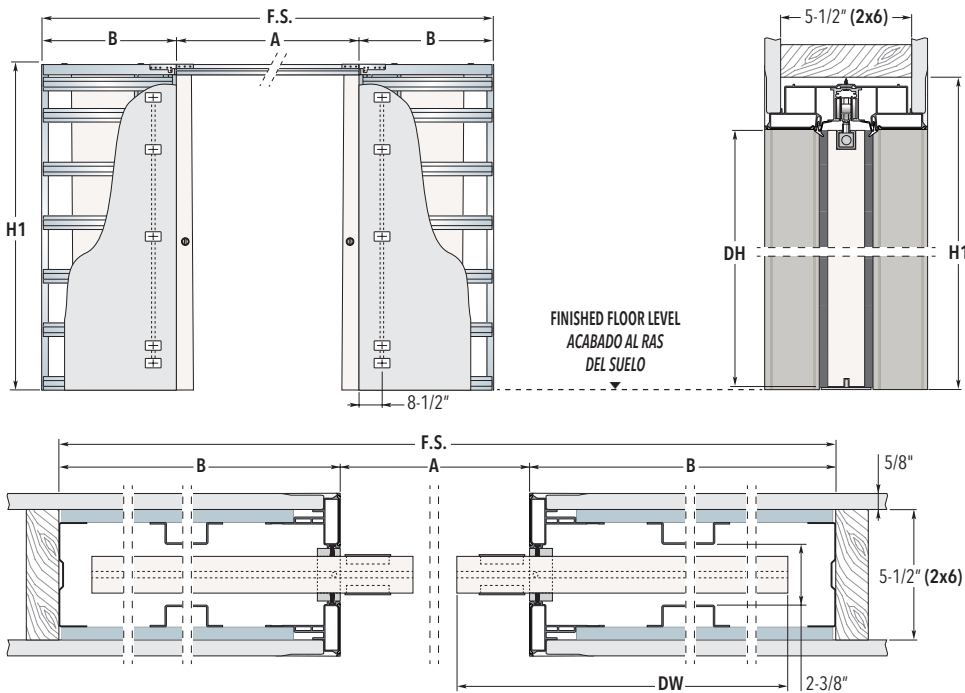

## DIMENSIONS

### Warning

The door panel for ECLISSE SYNTESIS® SLIDE must be routed along the upper and lower profiles, as shown in the drawings (routed not required on glass doors).

H1 Height is determined from Intended Finished Floor Level NOT the subfloor level.  
R.O. = F.S.+1/2" for width and H1+1/4" for height

DOOR PANEL		SYSTEMS FOR DOUBLE DOORS			
DW	DH	Overall Dimensions			
		F.S. x H1 (FRAME SIZE)	R.O. x R.O. (ROUGH OPENING)	A	B
24"	80" / 84" / 90" / 96" / 108" / 120"	104" x 82-3/4" / 86-3/4" / 92-3/4" / 98-3/4" / 110-3/4" / 122-3/4"	104-1/2" x 83" / 87" / 93" / 99" / 111" / 123"	46"	29"
26"	80" / 84" / 90" / 96" / 108" / 120"	116" x 82-3/4" / 86-3/4" / 92-3/4" / 98-3/4" / 110-3/4" / 122-3/4"	116-1/2" x 83" / 87" / 93" / 99" / 111" / 123"	50"	33"
28"	80" / 84" / 90" / 96" / 108" / 120"	120" x 82-3/4" / 86-3/4" / 92-3/4" / 98-3/4" / 110-3/4" / 122-3/4"	120-1/2" x 83" / 87" / 93" / 99" / 111" / 123"	54"	33"
30"	80" / 84" / 90" / 96" / 108" / 120"	132" x 82-3/4" / 86-3/4" / 92-3/4" / 98-3/4" / 110-3/4" / 122-3/4"	132-1/2" x 83" / 87" / 93" / 99" / 111" / 123"	58"	37"
32"	80" / 84" / 90" / 96" / 108" / 120"	136" x 82-3/4" / 86-3/4" / 92-3/4" / 98-3/4" / 110-3/4" / 122-3/4"	136-1/2" x 83" / 87" / 93" / 99" / 111" / 123"	62"	37"
34"	80" / 84" / 90" / 96" / 108" / 120"	148" x 82-3/4" / 86-3/4" / 92-3/4" / 98-3/4" / 110-3/4" / 122-3/4"	148-1/2" x 83" / 87" / 93" / 99" / 111" / 123"	66"	41"
36"	80" / 84" / 90" / 96" / 108" / 120"	152" x 82-3/4" / 86-3/4" / 92-3/4" / 98-3/4" / 110-3/4" / 122-3/4"	152-1/2" x 83" / 87" / 93" / 99" / 111" / 123"	70"	41"
42"	80" / 84" / 90" / 96" / 108" / 120"	180" x 82-3/4" / 86-3/4" / 92-3/4" / 98-3/4" / 110-3/4" / 122-3/4"	180-1/2" x 83" / 87" / 93" / 99" / 111" / 123"	82"	49"
48"	80" / 84" / 90" / 96" / 108" / 120"	200" x 82-3/4" / 86-3/4" / 92-3/4" / 98-3/4" / 110-3/4" / 122-3/4"	200-1/2" x 83" / 87" / 93" / 99" / 111" / 123"	94"	53"

Dimensions are given in in.