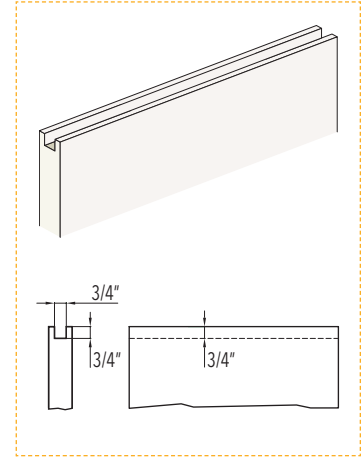

## DIMENSIONS

### Warning

The door panel for ECLISSE SYNTESIS® SLIDE must be routed along the upper and lower profiles, as shown in the drawings (routed not required on glass doors).

H1 Height is determined from Intended Finished Floor Level NOT the subfloor level.  
R.O. = F.S.+1/2" for width and H1+1/4" for height

DOOR PANEL		SYSTEMS FOR SINGLE DOOR			
DW	DH	Overall Dimensions		A	B
		F.S. x H1 (FRAME SIZE)		R.O. x R.O. (ROUGH OPENING)	
24"	80" / 84" / 90" / 96" / 108" / 120"	54" x 82-3/4" / 86-3/4" / 92-3/4" / 98-3/4" / 110-3/4" / 122-3/4"		54-1/2" x 83" / 87" / 93" / 99" / 111" / 123"	
26"	80" / 84" / 90" / 96" / 108" / 120"	60" x 82-3/4" / 86-3/4" / 92-3/4" / 98-3/4" / 110-3/4" / 122-3/4"		60-1/2" x 83" / 87" / 93" / 99" / 111" / 123"	
28"	80" / 84" / 90" / 96" / 108" / 120"	62" x 82-3/4" / 86-3/4" / 92-3/4" / 98-3/4" / 110-3/4" / 122-3/4"		62-1/2" x 83" / 87" / 93" / 99" / 111" / 123"	
30"	80" / 84" / 90" / 96" / 108" / 120"	68" x 82-3/4" / 86-3/4" / 92-3/4" / 98-3/4" / 110-3/4" / 122-3/4"		68-1/2" x 83" / 87" / 93" / 99" / 111" / 123"	
32"	80" / 84" / 90" / 96" / 108" / 120"	70" x 82-3/4" / 86-3/4" / 92-3/4" / 98-3/4" / 110-3/4" / 122-3/4"		70-1/2" x 83" / 87" / 93" / 99" / 111" / 123"	
34"	80" / 84" / 90" / 96" / 108" / 120"	76" x 82-3/4" / 86-3/4" / 92-3/4" / 98-3/4" / 110-3/4" / 122-3/4"		76-1/2" x 83" / 87" / 93" / 99" / 111" / 123"	
36"	80" / 84" / 90" / 96" / 108" / 120"	78" x 82-3/4" / 86-3/4" / 92-3/4" / 98-3/4" / 110-3/4" / 122-3/4"		78-1/2" x 83" / 87" / 93" / 99" / 111" / 123"	
42"	80" / 84" / 90" / 96" / 108" / 120"	92" x 82-3/4" / 86-3/4" / 92-3/4" / 98-3/4" / 110-3/4" / 122-3/4"		92-1/2" x 83" / 87" / 93" / 99" / 111" / 123"	
48"	80" / 84" / 90" / 96" / 108" / 120"	102" x 82-3/4" / 86-3/4" / 92-3/4" / 98-3/4" / 110-3/4" / 122-3/4"		102-1/2" x 83" / 87" / 93" / 99" / 111" / 123"	

Dimensions are given in in.