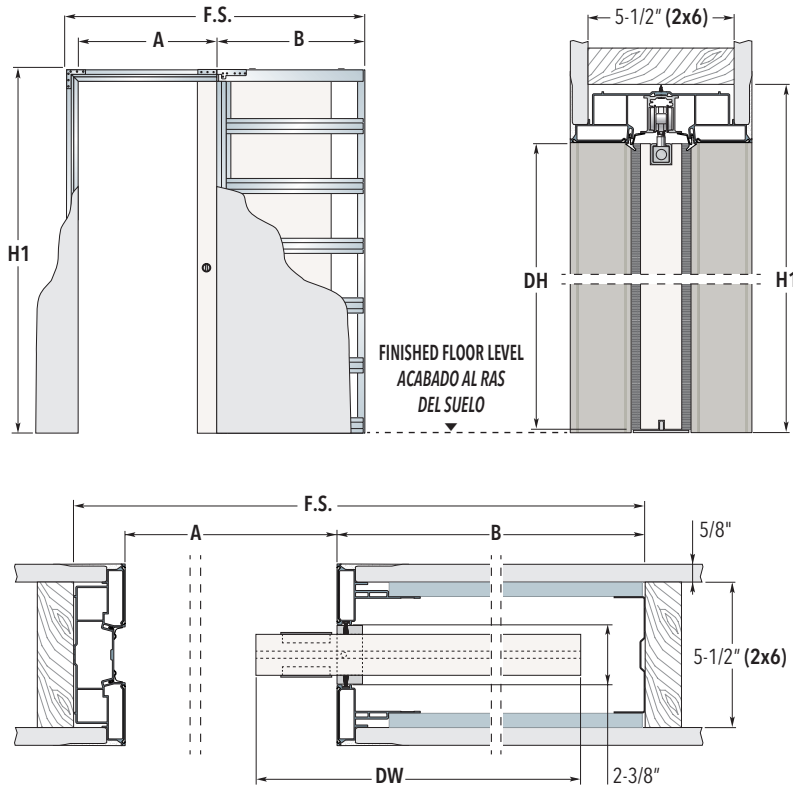

## DIMENSIONS

### Warning

The door panel for ECLISSE SYNTESIS® SLIDE must be routed along the upper and lower profiles, as shown in the drawings (routed not required on glass doors).

H1 Height is determined from Intended Finished Floor Level NOT the subfloor level.  
R.O. = F.S.+1/2" for width and H1+1/4" for height

DOOR PANEL		SYSTEMS FOR SINGLE DOOR			
DW	DH	Overall Dimensions		A	B
		F.S. x H1 (FRAME SIZE)		R.O. x R.O. (ROUGH OPENING)	
24"	80" / 84" / 90" / 96" / 108" / 120"	54" x 82-3/4" / 86-3/4" / 92-3/4" / 98-3/4" / 110-3/4" / 122-3/4"		54-1/2" x 83" / 87" / 93" / 99" / 111" / 123"	
26"	80" / 84" / 90" / 96" / 108" / 120"	60" x 82-3/4" / 86-3/4" / 92-3/4" / 98-3/4" / 110-3/4" / 122-3/4"		60-1/2" x 83" / 87" / 93" / 99" / 111" / 123"	
28"	80" / 84" / 90" / 96" / 108" / 120"	62" x 82-3/4" / 86-3/4" / 92-3/4" / 98-3/4" / 110-3/4" / 122-3/4"		62-1/2" x 83" / 87" / 93" / 99" / 111" / 123"	
30"	80" / 84" / 90" / 96" / 108" / 120"	68" x 82-3/4" / 86-3/4" / 92-3/4" / 98-3/4" / 110-3/4" / 122-3/4"		68-1/2" x 83" / 87" / 93" / 99" / 111" / 123"	
32"	80" / 84" / 90" / 96" / 108" / 120"	70" x 82-3/4" / 86-3/4" / 92-3/4" / 98-3/4" / 110-3/4" / 122-3/4"		70-1/2" x 83" / 87" / 93" / 99" / 111" / 123"	
34"	80" / 84" / 90" / 96" / 108" / 120"	76" x 82-3/4" / 86-3/4" / 92-3/4" / 98-3/4" / 110-3/4" / 122-3/4"		76-1/2" x 83" / 87" / 93" / 99" / 111" / 123"	
36"	80" / 84" / 90" / 96" / 108" / 120"	78" x 82-3/4" / 86-3/4" / 92-3/4" / 98-3/4" / 110-3/4" / 122-3/4"		78-1/2" x 83" / 87" / 93" / 99" / 111" / 123"	
42"	80" / 84" / 90" / 96" / 108" / 120"	92" x 82-3/4" / 86-3/4" / 92-3/4" / 98-3/4" / 110-3/4" / 122-3/4"		92-1/2" x 83" / 87" / 93" / 99" / 111" / 123"	
48"	80" / 84" / 90" / 96" / 108" / 120"	102" x 82-3/4" / 86-3/4" / 92-3/4" / 98-3/4" / 110-3/4" / 122-3/4"		102-1/2" x 83" / 87" / 93" / 99" / 111" / 123"	

Dimensions are given in in.