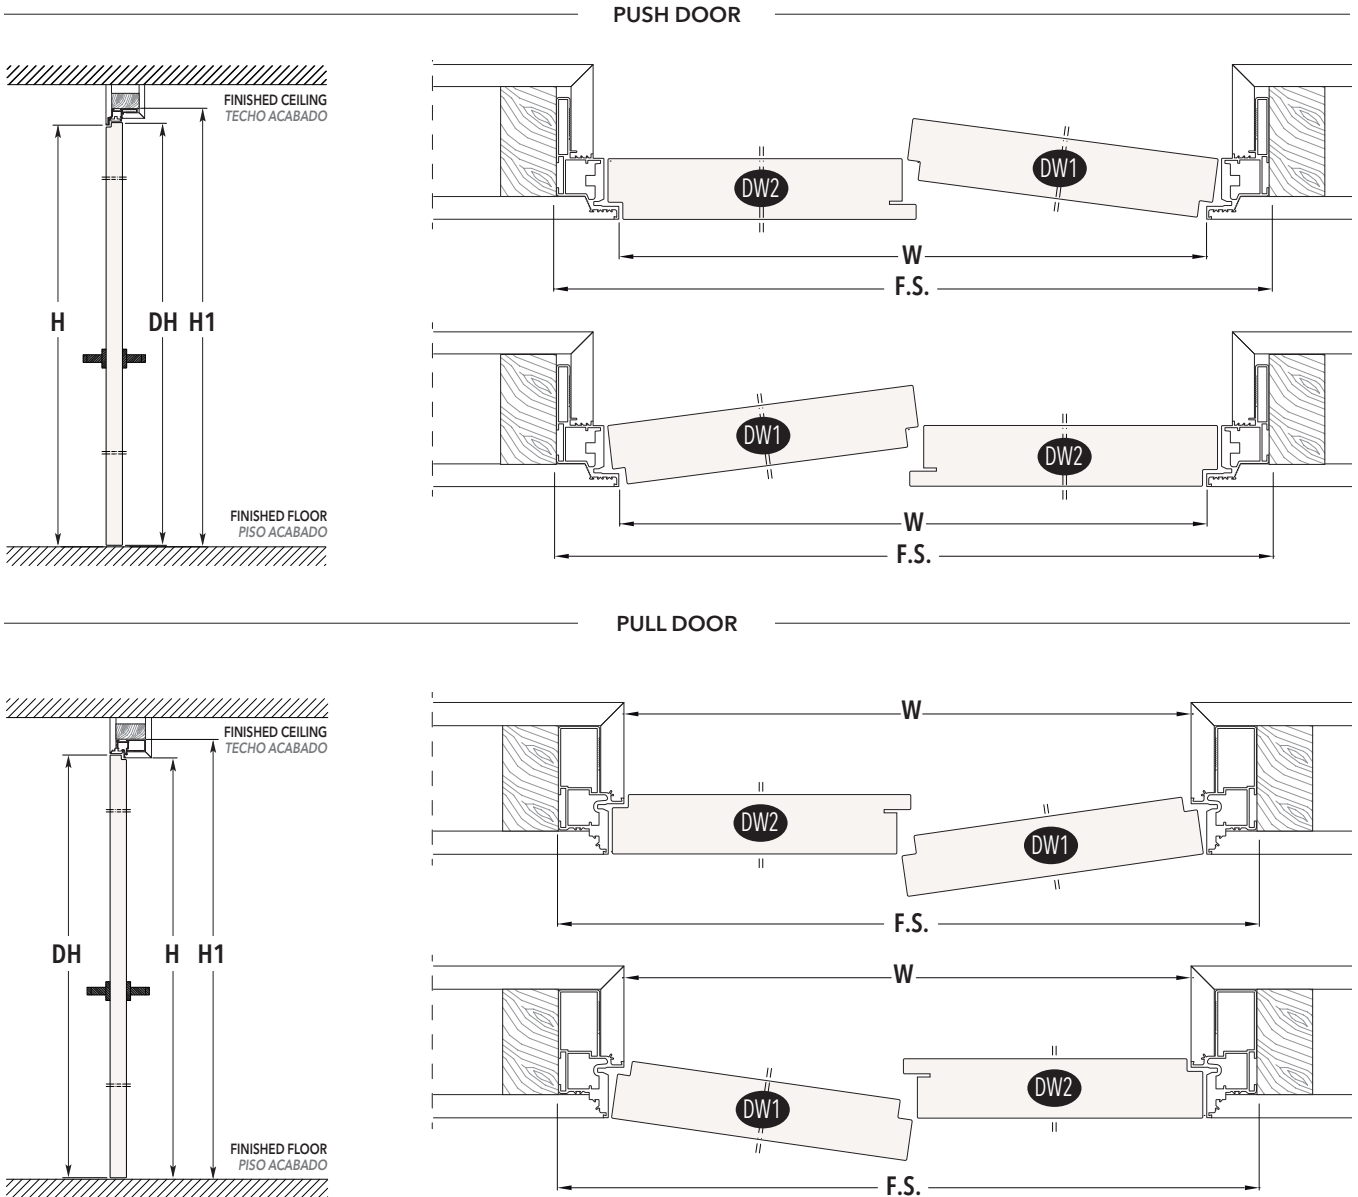

ECLISSE SYNTESIS® SWING DOUBLE

SIZES - FRAME WITH HEADER

H1 Height is determined from Intended Finished Floor Level NOT the subfloor level.
 R.O. = F.S.+1/2" for width and H1+1/4" for height

SIZES - FRAME WITH HEADER

DOOR PANEL 1-3/4" th.		PASSAGE CLEARANCE		OVERALL DIMENSIONS	
DW	DH	W	H	F.S. x H1 (FRAME SIZE)	R.O. x R.O. (ROUGH OPENING)
24"	80" / 84" / 90" / 96" / 108" / 120"	47-1/8"	79-7/8" 83-7/8" 89-7/8" 95-7/8" 107-7/8" 119-7/8"	50-3/4" x 81-5/8" 85-5/8" 91-5/8" 97-5/8" 109-5/8" 121-5/8"	51-1/4" x 81-7/8" 85-7/8" 91-7/8" 97-7/8" 109-7/8" 121-7/8"
28"	80" / 84" / 90" / 96" / 108" / 120"	55-1/8"	79-7/8" 83-7/8" 89-7/8" 95-7/8" 107-7/8" 119-7/8"	58-3/4" x 81-5/8" 85-5/8" 91-5/8" 97-5/8" 109-5/8" 121-5/8"	59-1/4" x 81-7/8" 85-7/8" 91-7/8" 97-7/8" 109-7/8" 121-7/8"
30"	80" / 84" / 90" / 96" / 108" / 120"	59-1/8"	79-7/8" 83-7/8" 89-7/8" 95-7/8" 107-7/8" 119-7/8"	62-3/4" x 81-5/8" 85-5/8" 91-5/8" 97-5/8" 109-5/8" 121-5/8"	63-1/4" x 81-7/8" 85-7/8" 91-7/8" 97-7/8" 109-7/8" 121-7/8"
32"	80" / 84" / 90" / 96" / 108" / 120"	63-1/8"	79-7/8" 83-7/8" 89-7/8" 95-7/8" 107-7/8" 119-7/8"	66-3/4" x 81-5/8" 85-5/8" 91-5/8" 97-5/8" 109-5/8" 121-5/8"	67-1/4" x 81-7/8" 85-7/8" 91-7/8" 97-7/8" 109-7/8" 121-7/8"
34"	80" / 84" / 90" / 96" / 108" / 120"	67-1/8"	79-7/8" 83-7/8" 89-7/8" 95-7/8" 107-7/8" 119-7/8"	70-3/4" x 81-5/8" 85-5/8" 91-5/8" 97-5/8" 109-5/8" 121-5/8"	71-1/4" x 81-7/8" 85-7/8" 91-7/8" 97-7/8" 109-7/8" 121-7/8"
36"	80" / 84" / 90" / 96" / 108" / 120"	71-1/8"	79-7/8" 83-7/8" 89-7/8" 95-7/8" 107-7/8" 119-7/8"	74-3/4" x 81-5/8" 85-5/8" 91-5/8" 97-5/8" 109-5/8" 121-5/8"	75-1/4" x 81-7/8" 85-7/8" 91-7/8" 97-7/8" 109-7/8" 121-7/8"

Dimensions are given in in.

NOTES

- ▶ Maximum door dimension: DW= 48+48" - DH= 120"
- ▶ 3 hinges for door weight up to 110 lbs, 4 hinges up to 145 lbs

ACCESSORIES

- ▶ Door closer
- ▶ Self closing door hinge