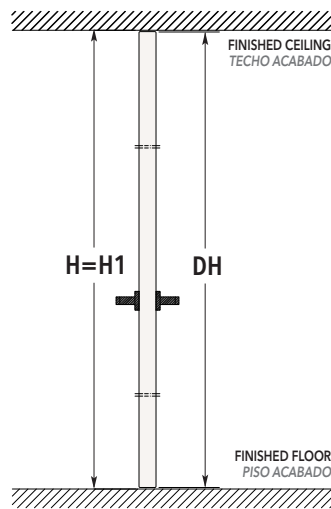

Dimensions are given in in.

NOTES

- ▶ Maximum door dimension: DW= 48" - DH= 120"
- ▶ 3 hinges for door weight up to 110 lbs, 4 hinges up to 145 lbs

ACCESSORIES

- ▶ Door closer
- ▶ Self closing door hinge

ECLISSE SYNTESIS® SWING SINGLE

SIZES - FRAME WITHOUT HEADER

PUSH DOOR

PULL DOOR

H1 Height is determined from Intended Finished Floor Level NOT the subfloor level.
R.O. = F.S.+1/2" for width and H1+1/4" for height

SIZES - FRAME WITHOUT HEADER