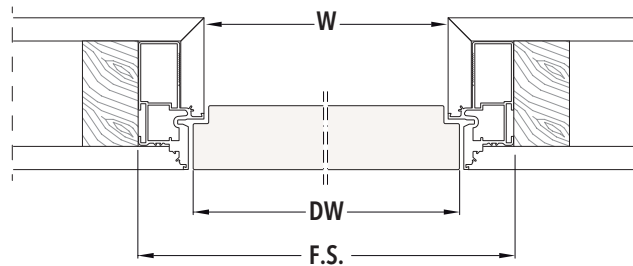

ECLISSE SYNTESIS® SWING SINGLE

SIZES - FRAME WITH HEADER

PUSH DOOR

PULL DOOR

H1 Height is determined from Intended Finished Floor Level NOT the subfloor level.
R.O. = F.S.+1/2" for width and H1+1/4" for height

SIZES - FRAME WITH HEADER

| DOOR PANEL 1-3/4" th. | | PASSAGE CLEARANCE | | OVERALL DIMENSIONS | |
|-----------------------|-------------------------------------|-------------------|---|---|---|
| DW | DH | W | H | F.S. x H1 (FRAME SIZE) | R.O. x R.O. (ROUGH OPENING) |
| 24" | 80" / 84" / 90" / 96" / 108" / 120" | 23-3/8" | 79-7/8" 83-7/8" 89-7/8" 95-7/8" 107-7/8" 119-7/8" | 27" x 81-5/8" 85-5/8" 91-5/8" 97-5/8" 109-5/8" 121-5/8" | 27-1/2" x 81-7/8" 85-7/8" 91-7/8" 97-7/8" 109-7/8" 121-7/8" |
| 28" | 80" / 84" / 90" / 96" / 108" / 120" | 27-3/8" | 79-7/8" 83-7/8" 89-7/8" 95-7/8" 107-7/8" 119-7/8" | 31" x 81-5/8" 85-5/8" 91-5/8" 97-5/8" 109-5/8" 121-5/8" | 31-1/2" x 81-7/8" 85-7/8" 91-7/8" 97-7/8" 109-7/8" 121-7/8" |
| 30" | 80" / 84" / 90" / 96" / 108" / 120" | 29-3/8" | 79-7/8" 83-7/8" 89-7/8" 95-7/8" 107-7/8" 119-7/8" | 33" x 81-5/8" 85-5/8" 91-5/8" 97-5/8" 109-5/8" 121-5/8" | 33-1/2" x 81-7/8" 85-7/8" 91-7/8" 97-7/8" 109-7/8" 121-7/8" |
| 32" | 80" / 84" / 90" / 96" / 108" / 120" | 31-3/8" | 79-7/8" 83-7/8" 89-7/8" 95-7/8" 107-7/8" 119-7/8" | 35" x 81-5/8" 85-5/8" 91-5/8" 97-5/8" 109-5/8" 121-5/8" | 35-1/2" x 81-7/8" 85-7/8" 91-7/8" 97-7/8" 109-7/8" 121-7/8" |
| 34" | 80" / 84" / 90" / 96" / 108" / 120" | 33-3/8" | 79-7/8" 83-7/8" 89-7/8" 95-7/8" 107-7/8" 119-7/8" | 37" x 81-5/8" 85-5/8" 91-5/8" 97-5/8" 109-5/8" 121-5/8" | 37-1/2" x 81-7/8" 85-7/8" 91-7/8" 97-7/8" 109-7/8" 121-7/8" |
| 36" | 80" / 84" / 90" / 96" / 108" / 120" | 35-3/8" | 79-7/8" 83-7/8" 89-7/8" 95-7/8" 107-7/8" 119-7/8" | 39" x 81-5/8" 85-5/8" 91-5/8" 97-5/8" 109-5/8" 121-5/8" | 39-1/2" x 81-7/8" 85-7/8" 91-7/8" 97-7/8" 109-7/8" 121-7/8" |