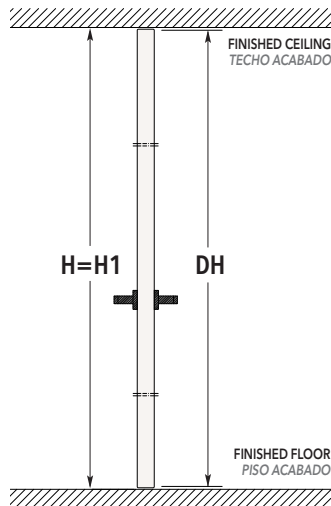

Dimensions are given in in.

NOTES

- ▶ Maximum door dimension: DW= 48" - DH= 120"
- ▶ 3 hinges for door weight up to 110 lbs, 4 hinges up to 145 lbs

ACCESSORIES

- ▶ Door closer
- ▶ Self closing door hinge

ECLISSE SYNTESIS® SWING SINGLE

SIZES - FRAME WITHOUT HEADER

PUSH DOOR

PULL DOOR

H1 Height is determined from Intended Finished Floor Level NOT the subfloor level.
R.O. = F.S.+1/2" for width and H1+1/4" for height

SIZES - FRAME WITHOUT HEADER