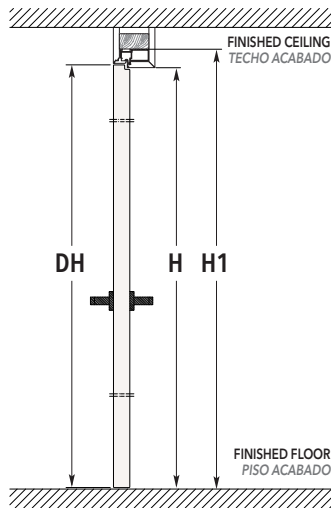

ECLISSE SYNTESIS® SWING SINGLE

SIZES - FRAME WITH HEADER

PUSH DOOR

PULL DOOR

H1 Height is determined from Intended Finished Floor Level NOT the subfloor level.
R.O. = F.S.+1/2" for width and H1+1/4" for height

SIZES - FRAME WITH HEADER

| DOOR PANEL 1-3/4" th. | | PASSAGE CLEARANCE | | OVERALL DIMENSIONS | |
|-----------------------|-------------------------------------|-------------------|---|---|---|
| DW | DH | W | H | F.S. x H1 (FRAME SIZE) | R.O. x R.O. (ROUGH OPENING) |
| 24" | 80" / 84" / 90" / 96" / 108" / 120" | 23-3/8" | 79-7/8" 83-7/8" 89-7/8" 95-7/8" 107-7/8" 119-7/8" | 27" x 81-5/8" 85-5/8" 91-5/8" 97-5/8" 109-5/8" 121-5/8" | 27-1/2" x 81-7/8" 85-7/8" 91-7/8" 97-7/8" 109-7/8" 121-7/8" |
| 28" | 80" / 84" / 90" / 96" / 108" / 120" | 27-3/8" | 79-7/8" 83-7/8" 89-7/8" 95-7/8" 107-7/8" 119-7/8" | 31" x 81-5/8" 85-5/8" 91-5/8" 97-5/8" 109-5/8" 121-5/8" | 31-1/2" x 81-7/8" 85-7/8" 91-7/8" 97-7/8" 109-7/8" 121-7/8" |
| 30" | 80" / 84" / 90" / 96" / 108" / 120" | 29-3/8" | 79-7/8" 83-7/8" 89-7/8" 95-7/8" 107-7/8" 119-7/8" | 33" x 81-5/8" 85-5/8" 91-5/8" 97-5/8" 109-5/8" 121-5/8" | 33-1/2" x 81-7/8" 85-7/8" 91-7/8" 97-7/8" 109-7/8" 121-7/8" |
| 32" | 80" / 84" / 90" / 96" / 108" / 120" | 31-3/8" | 79-7/8" 83-7/8" 89-7/8" 95-7/8" 107-7/8" 119-7/8" | 35" x 81-5/8" 85-5/8" 91-5/8" 97-5/8" 109-5/8" 121-5/8" | 35-1/2" x 81-7/8" 85-7/8" 91-7/8" 97-7/8" 109-7/8" 121-7/8" |
| 34" | 80" / 84" / 90" / 96" / 108" / 120" | 33-3/8" | 79-7/8" 83-7/8" 89-7/8" 95-7/8" 107-7/8" 119-7/8" | 37" x 81-5/8" 85-5/8" 91-5/8" 97-5/8" 109-5/8" 121-5/8" | 37-1/2" x 81-7/8" 85-7/8" 91-7/8" 97-7/8" 109-7/8" 121-7/8" |
| 36" | 80" / 84" / 90" / 96" / 108" / 120" | 35-3/8" | 79-7/8" 83-7/8" 89-7/8" 95-7/8" 107-7/8" 119-7/8" | 39" x 81-5/8" 85-5/8" 91-5/8" 97-5/8" 109-5/8" 121-5/8" | 39-1/2" x 81-7/8" 85-7/8" 91-7/8" 97-7/8" 109-7/8" 121-7/8" |