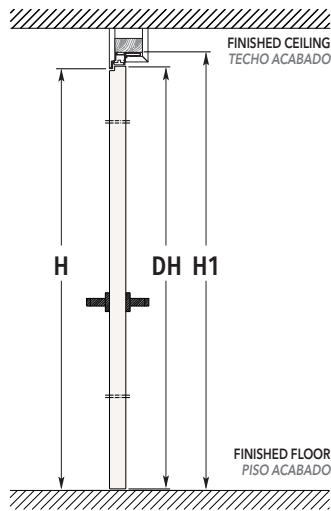

ECLISSE SYNTESIS® SWING SINGLE

SIZES - FRAME WITH HEADER

PUSH DOOR

PULL DOOR

H1 Height is determined from Intended Finished Floor Level NOT the subfloor level.
R.O. = F.S.+1/2" for width and H1+1/4" for height

SIZES - FRAME WITH HEADER

| DOOR PANEL 1-3/4" th. | | PASSAGE CLEARANCE | | OVERALL DIMENSIONS | |
|-----------------------|-------------------------------------|-------------------|---|---|---|
| DW | DH | W | H | F.S. x H1 (FRAME SIZE) | R.O. x R.O. (ROUGH OPENING) |
| 24" | 80" / 84" / 90" / 96" / 108" / 120" | 23-3/8" | 79-7/8" 83-7/8" 89-7/8" 95-7/8" 107-7/8" 119-7/8" | 27" x 81-5/8" 85-5/8" 91-5/8" 97-5/8" 109-5/8" 121-5/8" | 27-1/2" x 81-7/8" 85-7/8" 91-7/8" 97-7/8" 109-7/8" 121-7/8" |
| 28" | 80" / 84" / 90" / 96" / 108" / 120" | 27-3/8" | 79-7/8" 83-7/8" 89-7/8" 95-7/8" 107-7/8" 119-7/8" | 31" x 81-5/8" 85-5/8" 91-5/8" 97-5/8" 109-5/8" 121-5/8" | 31-1/2" x 81-7/8" 85-7/8" 91-7/8" 97-7/8" 109-7/8" 121-7/8" |
| 30" | 80" / 84" / 90" / 96" / 108" / 120" | 29-3/8" | 79-7/8" 83-7/8" 89-7/8" 95-7/8" 107-7/8" 119-7/8" | 33" x 81-5/8" 85-5/8" 91-5/8" 97-5/8" 109-5/8" 121-5/8" | 33-1/2" x 81-7/8" 85-7/8" 91-7/8" 97-7/8" 109-7/8" 121-7/8" |
| 32" | 80" / 84" / 90" / 96" / 108" / 120" | 31-3/8" | 79-7/8" 83-7/8" 89-7/8" 95-7/8" 107-7/8" 119-7/8" | 35" x 81-5/8" 85-5/8" 91-5/8" 97-5/8" 109-5/8" 121-5/8" | 35-1/2" x 81-7/8" 85-7/8" 91-7/8" 97-7/8" 109-7/8" 121-7/8" |
| 34" | 80" / 84" / 90" / 96" / 108" / 120" | 33-3/8" | 79-7/8" 83-7/8" 89-7/8" 95-7/8" 107-7/8" 119-7/8" | 37" x 81-5/8" 85-5/8" 91-5/8" 97-5/8" 109-5/8" 121-5/8" | 37-1/2" x 81-7/8" 85-7/8" 91-7/8" 97-7/8" 109-7/8" 121-7/8" |
| 36" | 80" / 84" / 90" / 96" / 108" / 120" | 35-3/8" | 79-7/8" 83-7/8" 89-7/8" 95-7/8" 107-7/8" 119-7/8" | 39" x 81-5/8" 85-5/8" 91-5/8" 97-5/8" 109-5/8" 121-5/8" | 39-1/2" x 81-7/8" 85-7/8" 91-7/8" 97-7/8" 109-7/8" 121-7/8" |