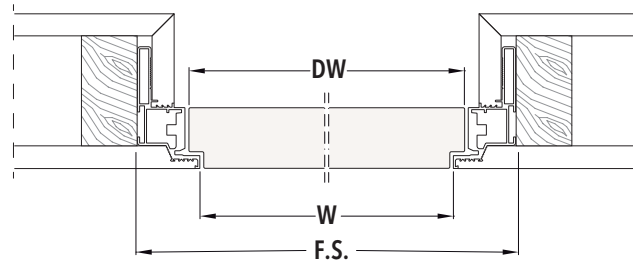

ECLISSE SYNTESIS® SWING SINGLE

SIZES - FRAME WITH HEADER

PUSH DOOR

PULL DOOR

H1 Height is determined from Intended Finished Floor Level NOT the subfloor level.
R.O. = F.S.+1/2" for width and H1+1/4" for height

SIZES - FRAME WITH HEADER

| DOOR PANEL 1-3/4" th. | | PASSAGE CLEARANCE | | OVERALL DIMENSIONS | |
|-----------------------|-------------------------------------|-------------------|---|---|---|
| DW | DH | W | H | F.S. x H1 (FRAME SIZE) | R.O. x R.O. (ROUGH OPENING) |
| 24" | 80" / 84" / 90" / 96" / 108" / 120" | 23-3/8" | 79-7/8" 83-7/8" 89-7/8" 95-7/8" 107-7/8" 119-7/8" | 27" x 81-5/8" 85-5/8" 91-5/8" 97-5/8" 109-5/8" 121-5/8" | 27-1/2" x 81-7/8" 85-7/8" 91-7/8" 97-7/8" 109-7/8" 121-7/8" |
| 28" | 80" / 84" / 90" / 96" / 108" / 120" | 27-3/8" | 79-7/8" 83-7/8" 89-7/8" 95-7/8" 107-7/8" 119-7/8" | 31" x 81-5/8" 85-5/8" 91-5/8" 97-5/8" 109-5/8" 121-5/8" | 31-1/2" x 81-7/8" 85-7/8" 91-7/8" 97-7/8" 109-7/8" 121-7/8" |
| 30" | 80" / 84" / 90" / 96" / 108" / 120" | 29-3/8" | 79-7/8" 83-7/8" 89-7/8" 95-7/8" 107-7/8" 119-7/8" | 33" x 81-5/8" 85-5/8" 91-5/8" 97-5/8" 109-5/8" 121-5/8" | 33-1/2" x 81-7/8" 85-7/8" 91-7/8" 97-7/8" 109-7/8" 121-7/8" |
| 32" | 80" / 84" / 90" / 96" / 108" / 120" | 31-3/8" | 79-7/8" 83-7/8" 89-7/8" 95-7/8" 107-7/8" 119-7/8" | 35" x 81-5/8" 85-5/8" 91-5/8" 97-5/8" 109-5/8" 121-5/8" | 35-1/2" x 81-7/8" 85-7/8" 91-7/8" 97-7/8" 109-7/8" 121-7/8" |
| 34" | 80" / 84" / 90" / 96" / 108" / 120" | 33-3/8" | 79-7/8" 83-7/8" 89-7/8" 95-7/8" 107-7/8" 119-7/8" | 37" x 81-5/8" 85-5/8" 91-5/8" 97-5/8" 109-5/8" 121-5/8" | 37-1/2" x 81-7/8" 85-7/8" 91-7/8" 97-7/8" 109-7/8" 121-7/8" |
| 36" | 80" / 84" / 90" / 96" / 108" / 120" | 35-3/8" | 79-7/8" 83-7/8" 89-7/8" 95-7/8" 107-7/8" 119-7/8" | 39" x 81-5/8" 85-5/8" 91-5/8" 97-5/8" 109-5/8" 121-5/8" | 39-1/2" x 81-7/8" 85-7/8" 91-7/8" 97-7/8" 109-7/8" 121-7/8" |