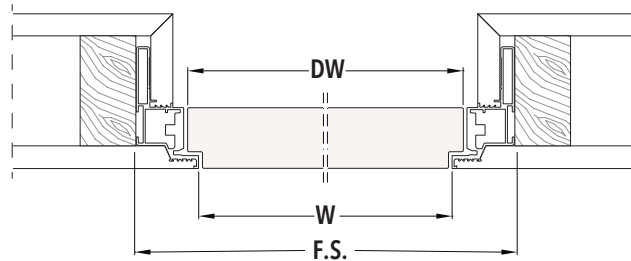

Dimensions are given in in.

NOTES

- ▶ Maximum door dimension: DW= 48" - DH= 120"
- ▶ 3 hinges for door weight up to 110 lbs, 4 hinges up to 145 lbs

ACCESSORIES

- ▶ Door closer
- ▶ Self closing door hinge

ECLISSE SYNTESIS® SWING SINGLE

SIZES - FRAME WITHOUT HEADER

PUSH DOOR

PULL DOOR

H1 Height is determined from Intended Finished Floor Level NOT the subfloor level.
R.O. = F.S.+1/2" for width and H1+1/4" for height

SIZES - FRAME WITHOUT HEADER