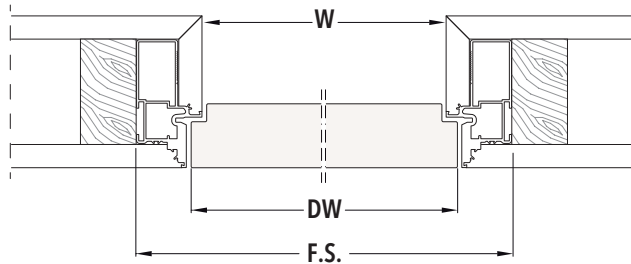

Dimensions are given in in.

NOTES

- ▶ Maximum door dimension: DW= 48" - DH= 120"
- ▶ 3 hinges for door weight up to 110 lbs, 4 hinges up to 145 lbs

ACCESSORIES

- ▶ Door closer
- ▶ Self closing door hinge

ECLISSE SYNTESIS® SWING SINGLE

SIZES - FRAME WITHOUT HEADER

PUSH DOOR

PULL DOOR

H1 Height is determined from Intended Finished Floor Level NOT the subfloor level.
R.O. = F.S.+1/2" for width and H1+1/4" for height

SIZES - FRAME WITHOUT HEADER