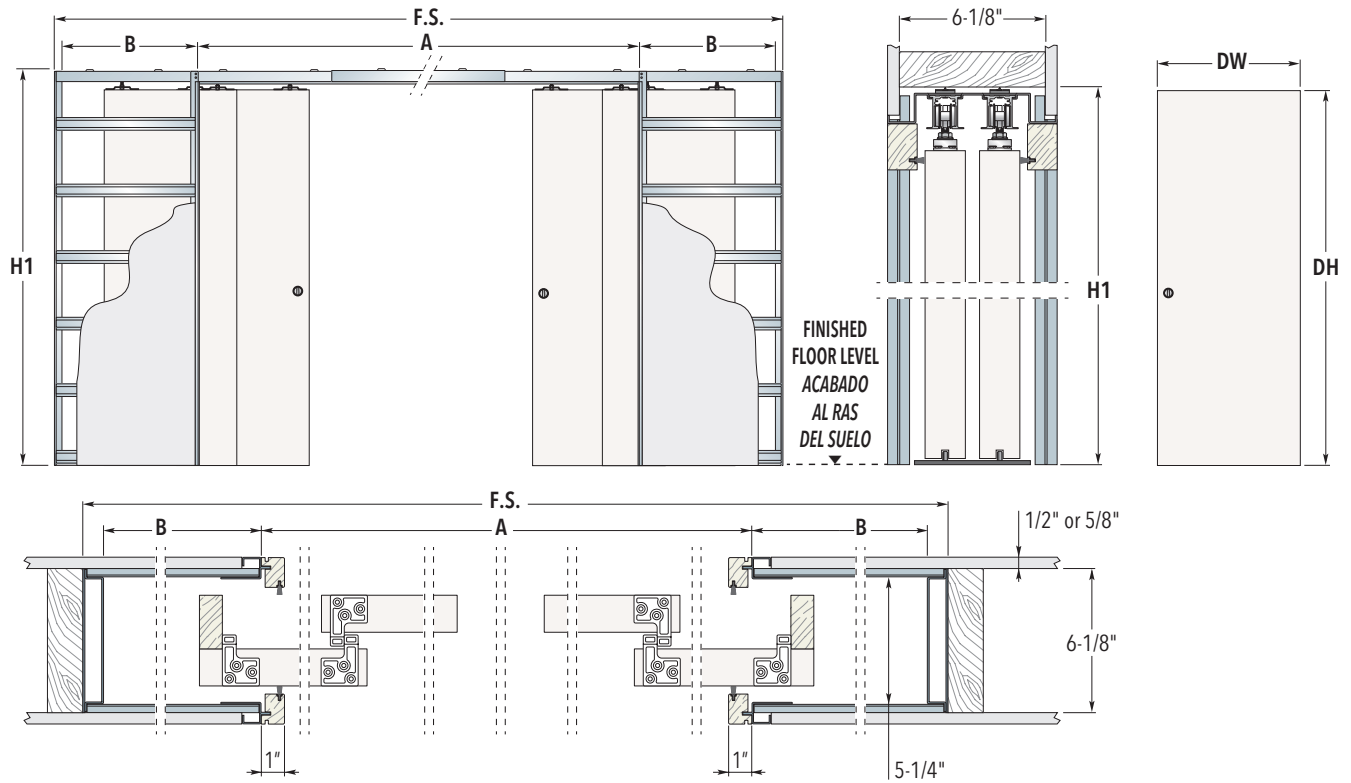

ECLISSE TELESCOPIC DOUBLE

DIMENSIONS

H1 Height is determined from Intended Finished Floor Level NOT the subfloor level.
 R.O. = F.S.+1/2" for width and H1+1/4" for height

DOOR PANEL		SYSTEMS FOR TELESCOPIC DOUBLE			
DW	DH	Overall Dimensions			
		F.S. x H1 (FRAME SIZE)	R.O. x R.O. (ROUGH OPENING)	A	B
24"	80" / 84" / 96" / 108"	141-1/2" x 83" / 87" / 99" / 111"	142" x 83-1/4" / 87-1/4" / 99-1/4" / 111-1/4"	90-1/2"	24-5/8"
26"	80" / 84" / 96" / 108"	157-1/2" x 83" / 87" / 99" / 111"	158" x 83-1/4" / 87-1/4" / 99-1/4" / 111-1/4"	98-3/4"	28-1/2"
28"	80" / 84" / 96" / 108"	165-5/8" x 83" / 87" / 99" / 111"	166-1/8" x 83-1/4" / 87-1/4" / 99-1/4" / 111-1/4"	106-3/4"	28-1/2"
30"	80" / 84" / 96" / 108"	181-1/2" x 83" / 87" / 99" / 111"	182" x 83-1/4" / 87-1/4" / 99-1/4" / 111-1/4"	114-3/4"	32-1/2"
32"	80" / 84" / 96" / 108"	189-1/2" x 83" / 87" / 99" / 111"	190" x 83-1/4" / 87-1/4" / 99-1/4" / 111-1/4"	122-3/4"	32-1/2"
34"	80" / 84" / 96" / 108"	205-5/8" x 83" / 87" / 99" / 111"	206-1/8" x 83-1/4" / 87-1/4" / 99-1/4" / 111-1/4"	131"	36-3/8"
36"	80" / 84" / 96" / 108"	213-1/2" x 83" / 87" / 99" / 111"	214" x 83-1/4" / 87-1/4" / 99-1/4" / 111-1/4"	138-7/8"	36-3/8"
42"	80" / 84" / 96" / 108"	253-1/2" x 83" / 87" / 99" / 111"	254" x 83-1/4" / 87-1/4" / 99-1/4" / 111-1/4"	163-1/4"	44-1/4"
48"	80" / 84" / 96" / 108"	285-1/4" x 83" / 87" / 99" / 111"	285-3/4" x 83-1/4" / 87-1/4" / 99-1/4" / 111-1/4"	187"	48-1/4"

Dimensions are given in in.

NOTE

- ▶ The frame should be installed at intended finished floor level.
The pocket frames by ECLISSE can host any panel standard Book door on the market.
- ▶ Maximum door dimension:
DW=48"+48"
DH=108"
- ▶ Max door thickness 1-3/4"
- ▶ Max door weight 220 lbs. (330 lbs. on request)