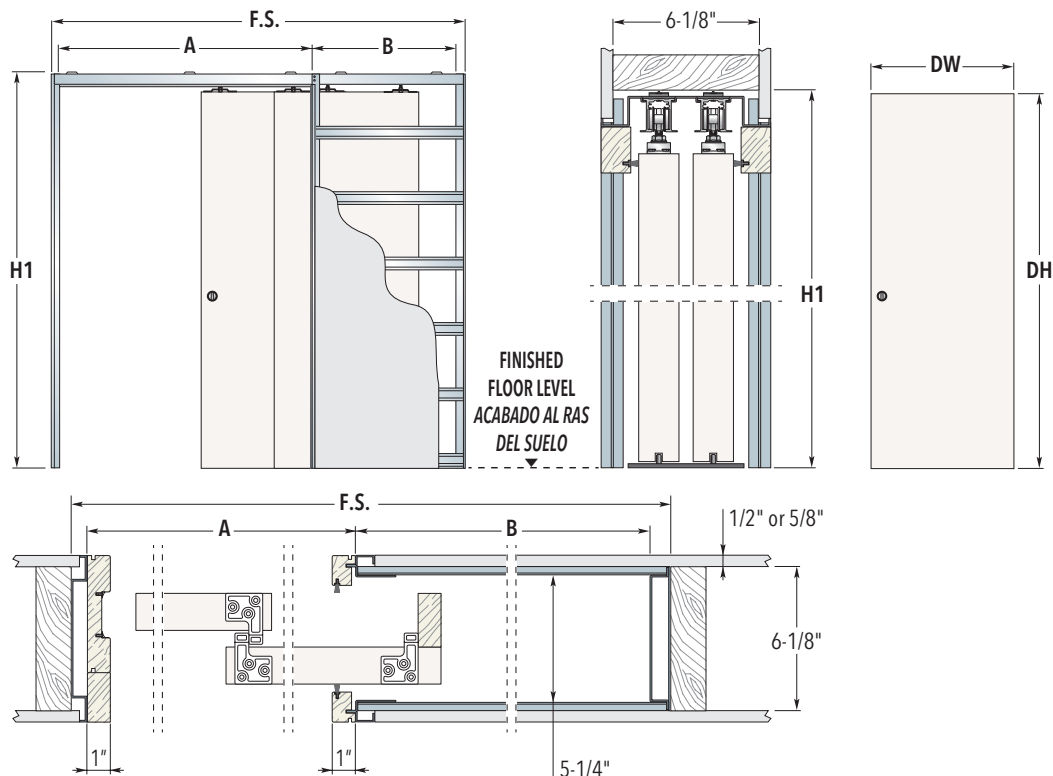

ECLISSE TELESCOPIC SINGLE

DIMENSIONS

H1 Height is determined from Intended Finished Floor Level NOT the subfloor level.

R.O. = F.S.+1/2" for width and H1+1/4" for height

DOOR PANEL		SYSTEMS FOR TELESCOPIC SINGLE			
DW	DH	Overall Dimensions			
		F.S. x H1 (FRAME SIZE)	R.O. x R.O. (ROUGH OPENING)	A	B
24"	80" / 84" / 96" / 108"	72" x 83" / 87" / 99" / 111"	72-1/2" x 83-1/4" / 87-1/4" / 99-1/4" / 111-1/4"	45-7/8"	24-5/8"
26"	80" / 84" / 96" / 108"	80" x 83" / 87" / 99" / 111"	80-1/2" x 83-1/4" / 87-1/4" / 99-1/4" / 111-1/4"	50"	28-1/2"
28"	80" / 84" / 96" / 108"	84" x 83" / 87" / 99" / 111"	84-1/2" x 83-1/4" / 87-1/4" / 99-1/4" / 111-1/4"	54"	28-1/2"
30"	80" / 84" / 96" / 108"	92" x 83" / 87" / 99" / 111"	92-1/2" x 83-1/4" / 87-1/4" / 99-1/4" / 111-1/4"	58"	32-1/2"
32"	80" / 84" / 96" / 108"	96" x 83" / 87" / 99" / 111"	96-1/2" x 83-1/4" / 87-1/4" / 99-1/4" / 111-1/4"	62"	32-1/2"
34"	80" / 84" / 96" / 108"	104" x 83" / 87" / 99" / 111"	104-1/2" x 83-1/4" / 87-1/4" / 99-1/4" / 111-1/4"	66-1/8"	36-3/8"
36"	80" / 84" / 96" / 108"	108" x 83" / 87" / 99" / 111"	108-1/2" x 83-1/4" / 87-1/4" / 99-1/4" / 111-1/4"	70-1/8"	36-3/8"
42"	80" / 84" / 96" / 108"	128" x 83" / 87" / 99" / 111"	128-1/2" x 83-1/4" / 87-1/4" / 99-1/4" / 111-1/4"	82-1/4"	44-1/4"
48"	80" / 84" / 96" / 108"	144" x 83" / 87" / 99" / 111"	144-1/2" x 83-1/4" / 87-1/4" / 99-1/4" / 111-1/4"	94-1/8"	48-1/4"

Dimensions are given in in.

NOTE

- ▶ The frame should be installed at intended finished floor level.
The pocket frames by ECLISSE can host any panel standard Book door on the market.
- ▶ Maximum door dimension:
DW=48"
DH=108"
- ▶ Max door thickness 1-3/4"
- ▶ Max door weight 220 lbs. (330 lbs. on request)